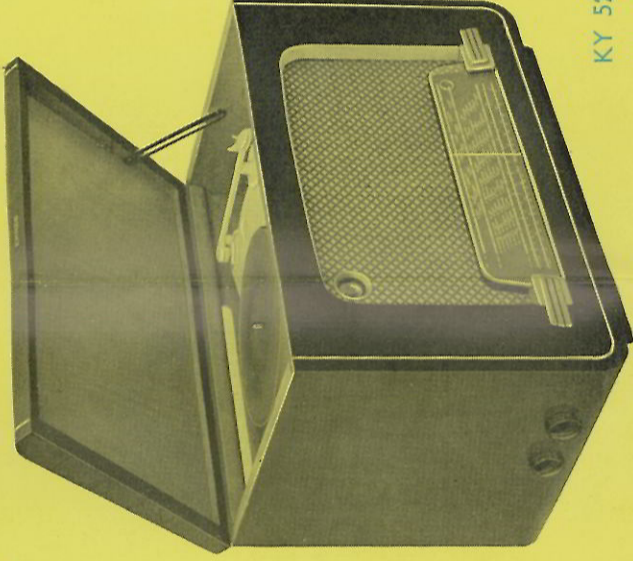

KY 5265. A radio-gramophone of very fine qualities. 6 valves, 3 wave-ranges and two spread short wave bands. Record player suitable for 33 $\frac{1}{3}$, 45 and 78 speeds. Feather-weight pick-up; 21 cm (8") loud-speaker. Possibility for adding FM converter for reception of FM transmitters. Same set in tropicalised version, but with 4 continuous wave-ranges, is supplied as KY 5266.

KY 5265.

KY 538. A receiver with 7 valves and rectifying valve of exceptional qualities. Allows reception both of FM and AM. Apart from FM, four AM wave-ranges between 14.5—2000 m. Built-in FM dipole aerial. Two loud-speakers, 21 and 17 cm (8" and 7"). Equipped with 7 push-buttons. Connection for pick-up and external loud-speaker.