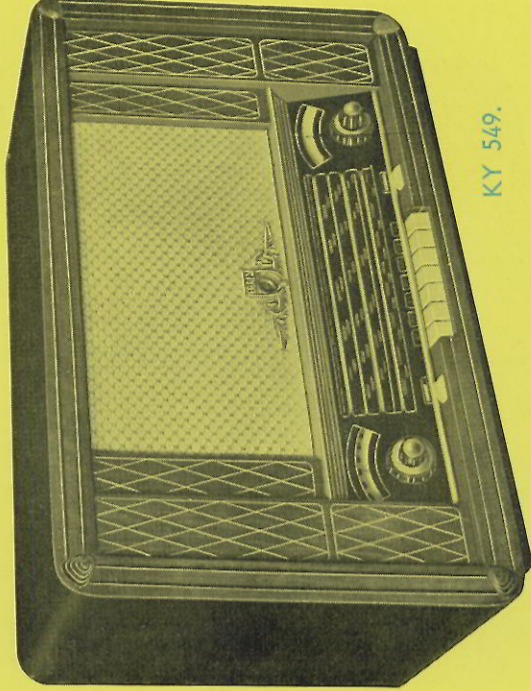

KY 5265.

KY 538. A receiver with 7 valves and rectifying valve of exceptional qualities. Allows reception both of FM and AM. Apart from FM, four AM wave-ranges between 14.5—2000 m. Built-in FM dipole aerial. Two loud-speakers, 21 and 17 cm (8" and 7"). Equipped with 7 push-buttons. Connection for pick-up and external loud-speaker.

KY 549. A most distinguished set with 8 valves and rectifying valve, allowing reception of AM and FM. Four AM wave-ranges between 14.5 and 2000 m. Continuous bandspread between 14.5 and 52 m. Revolving ferrite aerial and FM dipole are built in. Two loud-speakers: 26 cm and 17 cm (10" and 7"). Seven push-buttons. Mutually independent and visible control of bass and treble. Selectivity control. Fly-wheel tuning. Connections for pick-up and external loud-speaker.