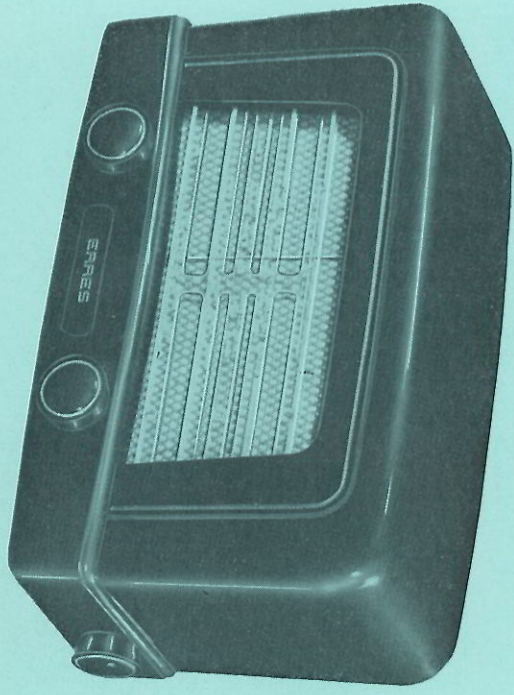

KY 431 U.
KY 432 U.

KY 364 U. TV set suitable for channels 2—11 according to CCIR system. Picture size 28,5×21,5 cm (11¹/₄×8³/₂), rectangular flat screen, clear and sharp image. Easy to adjust, automatic contrast.

KY 364 U.

Television

KY 431 U. TV set suitable for channels 2—11 according to CCIR system. Picture size 36,3×27,2 cm (14¹/₂×10³/₄). Two loud-speakers. Easily adjusted. Automatic focusing.

KY 432 U. Four system TV set for 625 or 819 lines, positive or negative picture modulation and AM or FM sound. Other features same as for KY 431 U. Part of the controls concealed behind a flap panel.

ERRES

KY 513. A midsize radio with excellent qualities. This set has elegant lines, 5 valves, 3 waveranges and 13 cm (5") loudspeaker. Its tropical version is the type KY 5131. Also obtainable as a dry battery set with 4 valves and 3 waveranges. Small current consumption by a specially designed economizing circuit, type KY 513 B. The tropicalised version of this set is the KY 5131 B.

KY 534. Five valves superheterodyne set with 3 waveranges, 17 cm (7") loud-speaker, excellent sound reproduction. Spacious and graceful cabinet with gilt lines Pick-up connection. Also to be supplied in tropical version as type KY 5341, or as a dry battery set with four valves and 3 waveranges as type KY 534 B (the same set but tropicalised as KY 5341 B); for AC and 6 volts carbattery supply type nr KY 534 AV (in tropicalised execution KY 5341 AV), when for AC/DC type nr KY 534 U.