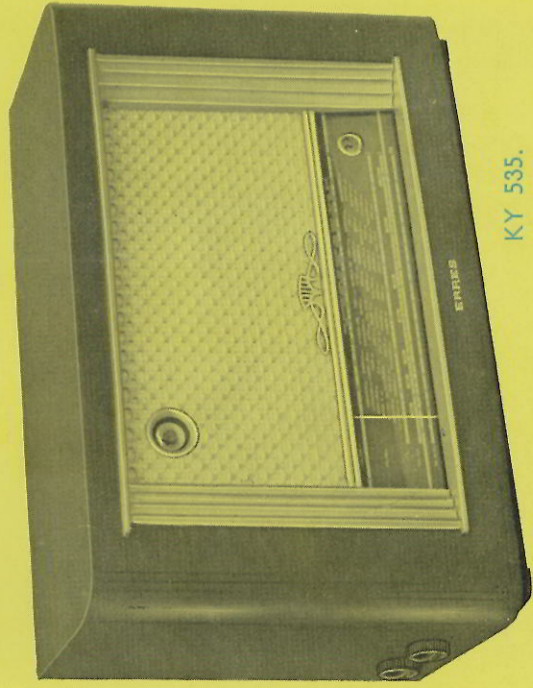

KY 364 U.

Television

KY 431 U. TV set suitable for channels 2—11 according to CCIR system. Picture size 36,3×27,2 cm (14¹/₂×10³/₄). Two loud-speakers. Easily adjusted. Automatic focusing.

KY 432 U. Four system TV set for 625 or 819 lines, positive or negative picture modulation and AM or FM sound. Other features same as for KY 431 U. Part of the controls concealed behind a flap panel.

ERRES

KY 513. A midsize radio with excellent qualities. This set has elegant lines, 5 valves, 3 waveranges and 13 cm (5") loudspeaker. Its tropical version is the type KY 5131. Also obtainable as a dry battery set with 4 valves and 3 waveranges. Small current consumption by a specially designed economizing circuit, type KY 513 B. The tropicalised version of this set is the KY 5131 B.

KY 534. Five valves superheterodyne set with 3 waveranges, 17 cm (7") loud-speaker, excellent sound reproduction. Spacious and graceful cabinet with gilt lines Pick-up connection. Also to be supplied in tropical version as type KY 5341, or as a dry battery set with four valves and 3 waveranges as type KY 534 B (the same set but tropicalised as KY 5341 B); for AC and 6 volts carbattery supply type nr KY 534 AV (in tropicalised execution KY 5341 AV), when for AC/DC type nr KY 534 U.

ERRES

radio

KY 535.

KY 535. A graceful set with lifelike reproduction, having 6 valves and 3 wave-ranges. Connection for pick-up and external loudspeaker. A special FM converter may be built in for the reception of FM transmitters.