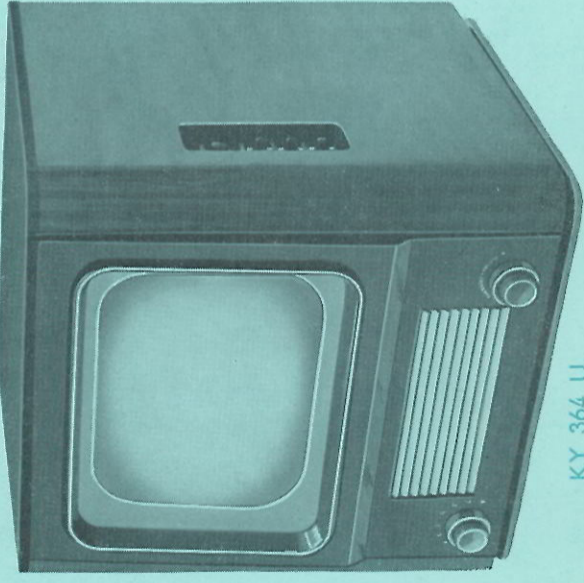

KY 431 U.
KY 432 U.

KY 364 U. TV set suitable for channels 2—11 according to CCIR system. Picture size 28,5×21,5 cm (11¹/₄×8³/₂), rectangular flat screen, clear and sharp image. Easy to adjust, automatic contrast.

KY 364 U.

Television

KY 431 U. TV set suitable for channels 2—11 according to CCIR system. Picture size 36,3×27,2 cm (14¹/₂×10³/₄). Two loud-speakers. Easily adjusted. Automatic focusing.

KY 432 U. Four system TV set for 625 or 819 lines, positive or negative picture modulation and AM or FM sound. Other features same as for KY 431 U. Part of the controls concealed behind a flap panel.

ERRES

KY 513. A midsize radio with excellent qualities. This set has elegant lines, 5 valves, 3 waveranges and 13 cm (5") loudspeaker. Its tropical version is the type KY 5131. Also obtainable as a dry battery set with 4 valves and 3 waveranges. Small current consumption by a specially designed economizing circuit, type KY 513 B. The tropicalised version of this set is the KY 5131 B.

KY 534. Five valves superheterodyne set with 3 waveranges, 17 cm (7") loud-speaker, excellent sound reproduction. Spacious and graceful cabinet with gilt lines Pick-up connection. Also to be supplied in tropical version as type KY 5341, or as a dry battery set with four valves and 3 waveranges as type KY 534 B (the same set but tropicalised as KY 5341 B); for AC and 6 volts carbattery supply type nr KY 534 AV (in tropicalised execution KY 5341 AV), when for AC/DC type nr KY 534 U.